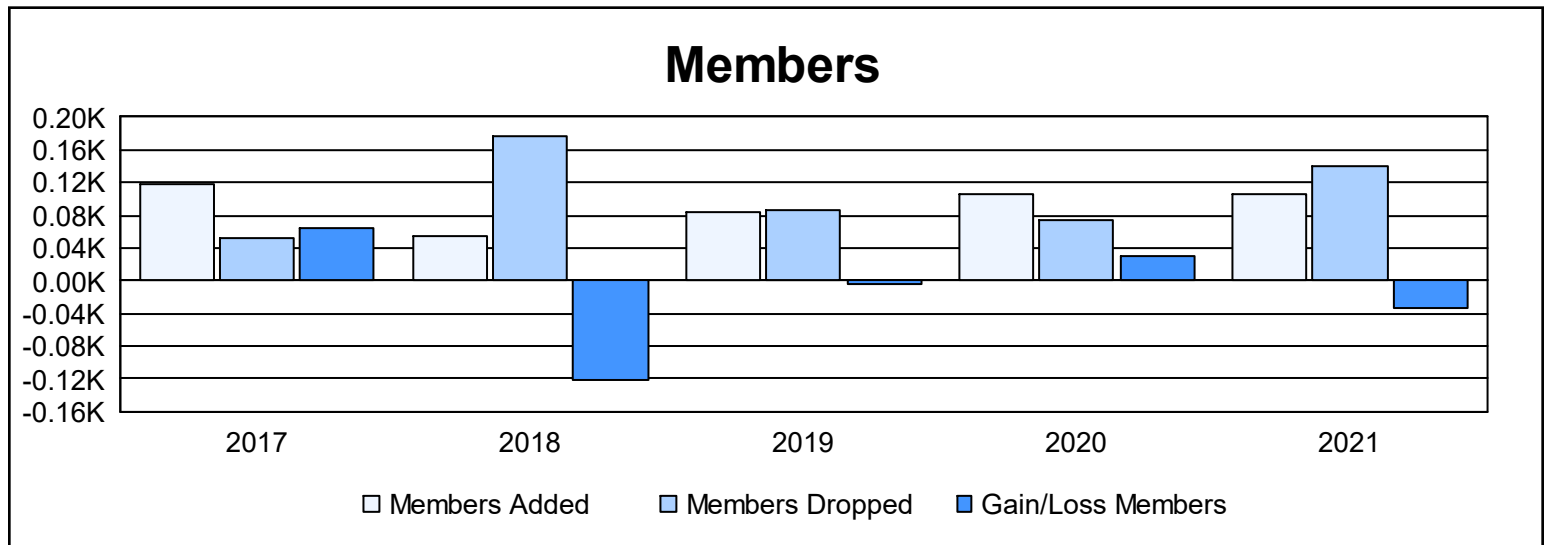

Year	New Clubs	Dropped Clubs	Gain/ Loss Clubs	New Members	Charter Members	Reinstate Members	Transfer Members	Total Member Added	Total Members Dropped	Gain/ Loss Members
2016-2017	1	1	0	91	26	0	0	117	53	64
2017-2018	1	5	-4	30	21	1	2	54	176	-122
2018-2019	2	1	1	29	51	1	2	83	87	-4
2019-2020	3	0	3	31	69	2	3	105	75	30
2020-2021	2	8	-6	24	69	10	4	107	140	-33
<b>Average</b>	<b>2</b>	<b>3</b>	<b>-1</b>	<b>41</b>	<b>47</b>	<b>3</b>	<b>2</b>	<b>93</b>	<b>106</b>	<b>-13</b>

### Membership Composition June 2021 Cumulative