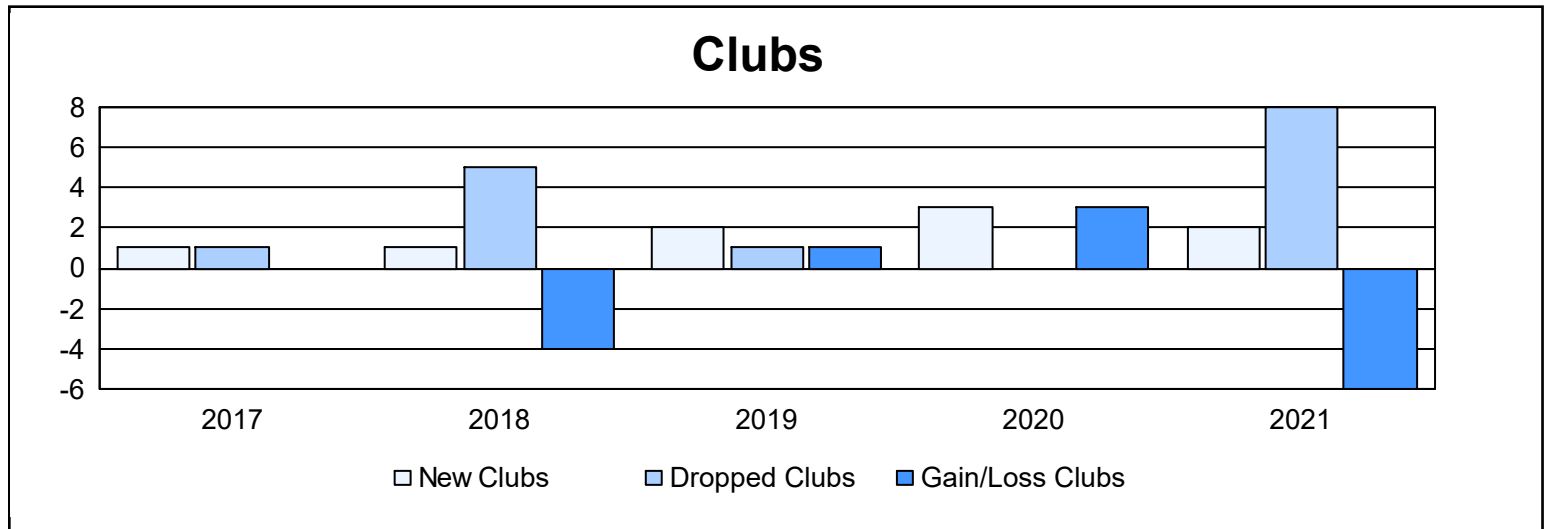

Year	New Clubs	Dropped Clubs	Gain/ Loss Clubs	New Members	Charter Members	Reinstate Members	Transfer Members	Total Member Added	Total Members Dropped	Gain/ Loss Members
2016-2017	1	1	0	91	26	0	0	117	53	64
2017-2018	1	5	-4	30	21	1	2	54	176	-122
2018-2019	2	1	1	29	51	1	2	83	87	-4
2019-2020	3	0	3	31	69	2	3	105	75	30
2020-2021	2	8	-6	24	69	10	4	107	140	-33
<b>Average</b>	<b>2</b>	<b>3</b>	<b>-1</b>	<b>41</b>	<b>47</b>	<b>3</b>	<b>2</b>	<b>93</b>	<b>106</b>	<b>-13</b>

### Membership Composition June 2021 Cumulative