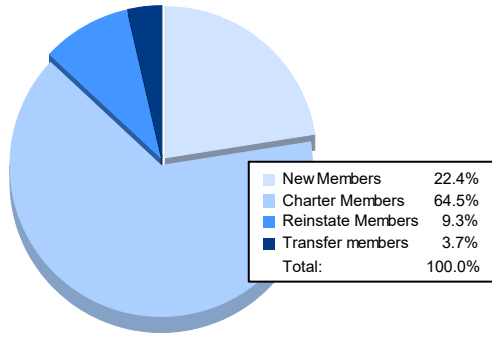

Year	New Clubs	Dropped Clubs	Gain/ Loss Clubs	New Members	Charter Members	Reinstate Members	Transfer Members	Total Member Added	Total Members Dropped	Gain/ Loss Members
2016-2017	1	1	0	91	26	0	0	117	53	64
2017-2018	1	5	-4	30	21	1	2	54	176	-122
2018-2019	2	1	1	29	51	1	2	83	87	-4
2019-2020	3	0	3	31	69	2	3	105	75	30
2020-2021	2	8	-6	24	69	10	4	107	140	-33
<b>Average</b>	<b>2</b>	<b>3</b>	<b>-1</b>	<b>41</b>	<b>47</b>	<b>3</b>	<b>2</b>	<b>93</b>	<b>106</b>	<b>-13</b>

### Membership Composition June 2021 Cumulative